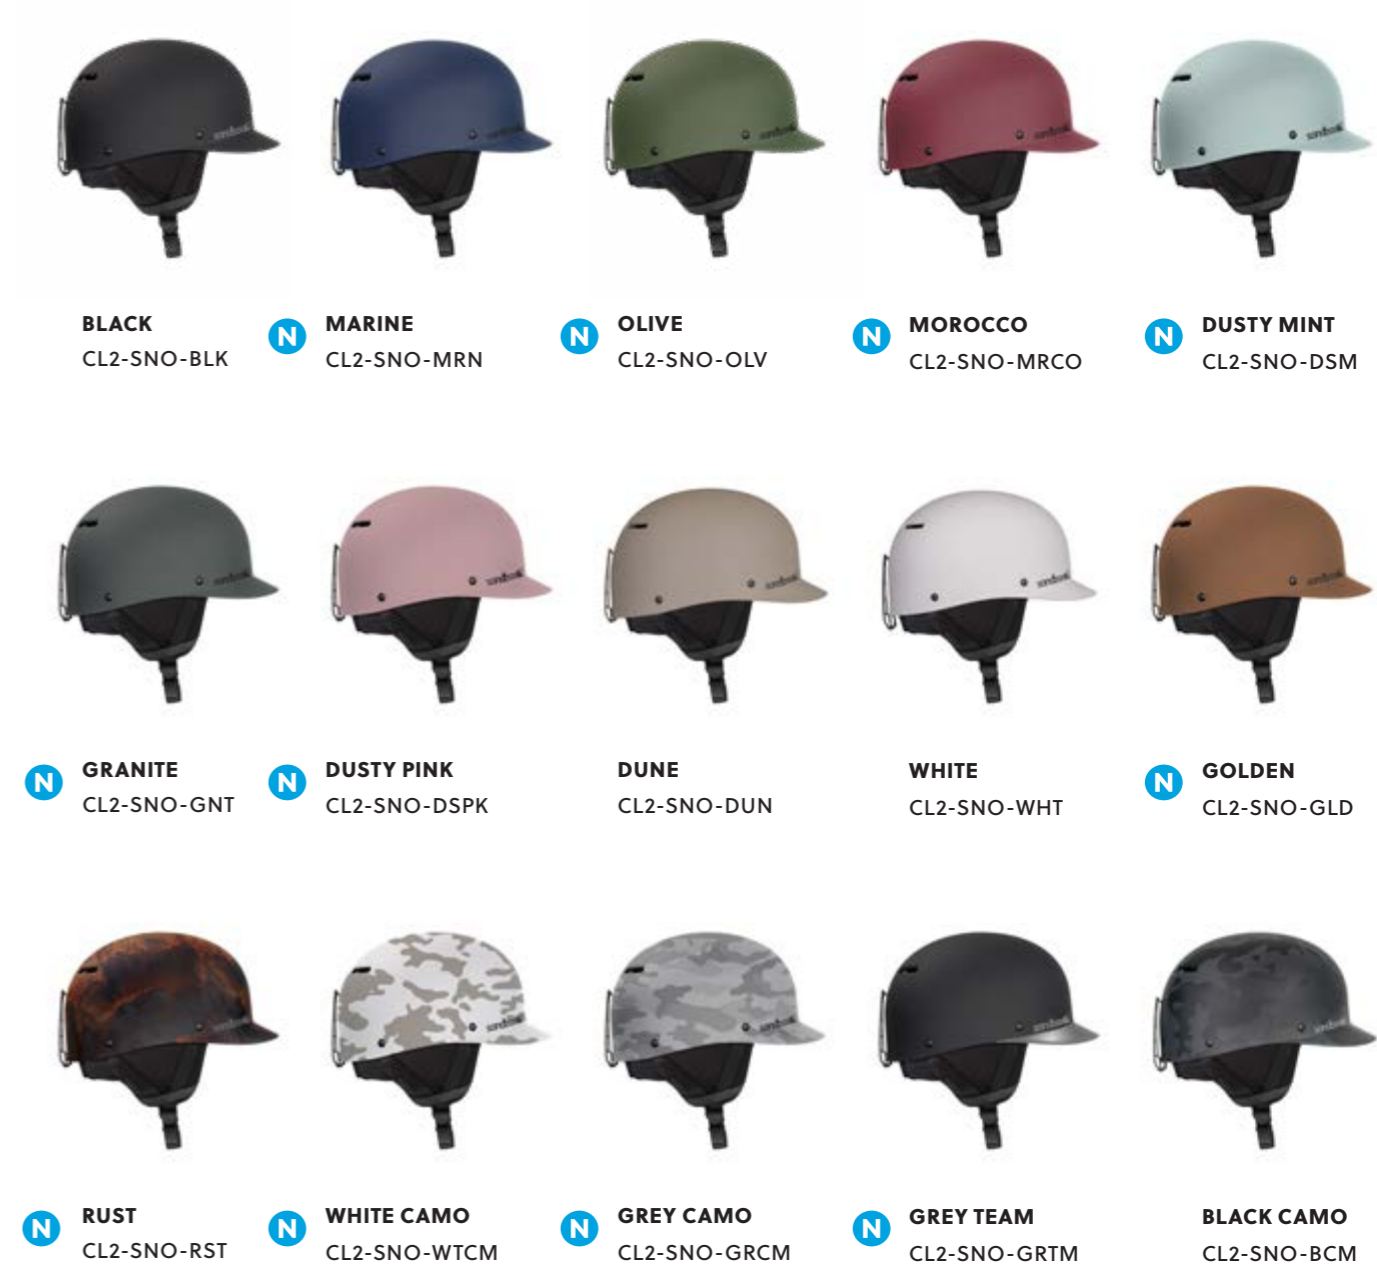

FEATURES

Fit System
Removable vented comfort liner
Patented vent system with three vents
Removable padded ear covers
Removable goggle trip clip
Audio Pockets
Available in Asia Fit
Sandbox warranty