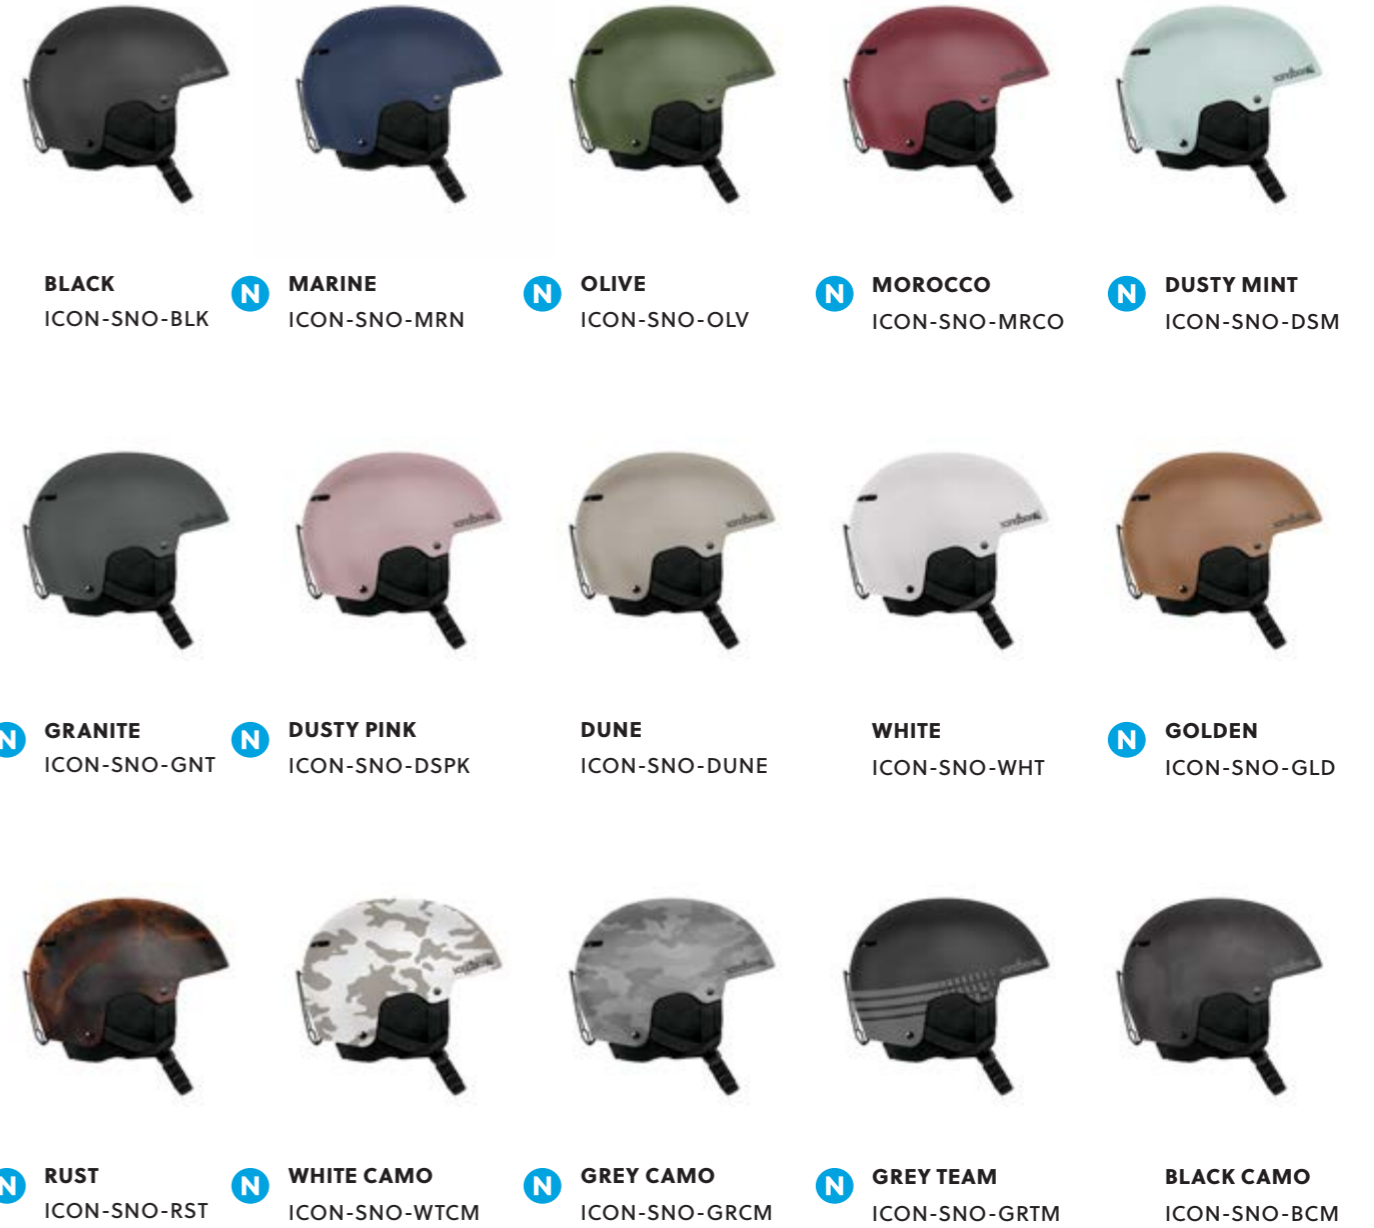

FEATURES

Fit System
Removable vented comfort liner
Patented vent system with three vents
Removable padded ear covers
Removable goggle trip clip
Audio Pockets
Available in Asia Fit
Sandbox warranty