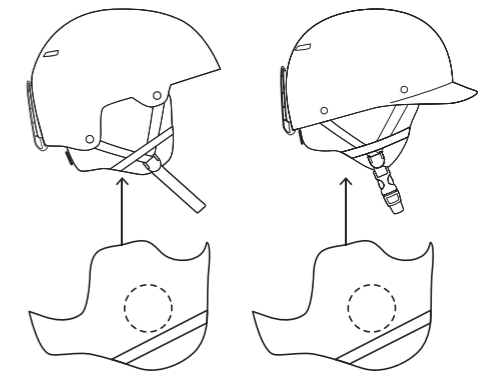

**FIT SYSTEM**

The back dial fit system ensures the perfect fit with anchor points on either side of the helmet. Turning the dial tightens or loosens the helmet as required and gives you the flexibility to wear your helmet differently depending on the conditions.

**TRIP CLIP**

The Trip Clip is a slide-on/slide-off goggle clip that offers three positions so you can work around your goggle strap adjusters.

**COMFORT LINER**

On top of the EPS foam, we have our grid fleece and breathable mesh comfort liner – it offers the best of both worlds: comfort and warmth. The grid fleece is really great at heat management – excess heat escapes through the grid lines while the little plush squares keep you warm. It's removable and washable too.