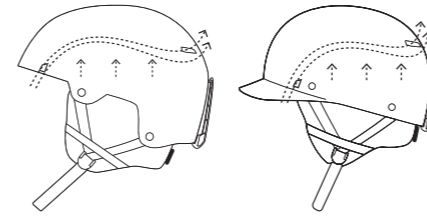

FOUNDED  
IN SCIENCE

**PATENTED AIRFLOW TECHNOLOGY**

Our patented Airflow system is designed to let air enter the helmet through the front slash vent and below the brim. This air flow then moves through channels in the liner that run up and over the crown, collecting excess heat and moisture rising up the chimney vents, exhausting it all out the rear vents. The end result? A cooler ride.