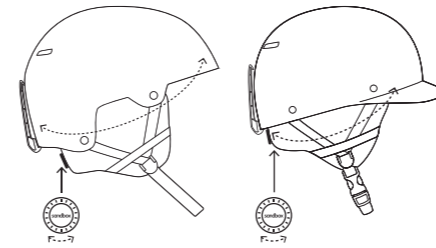

FIT SYSTEM

The back dial fit system ensures the perfect fit with anchor points on either side of the helmet. Turning the dial tightens or loosens the helmet as required and gives you the flexibility to wear your helmet differently depending on the conditions.